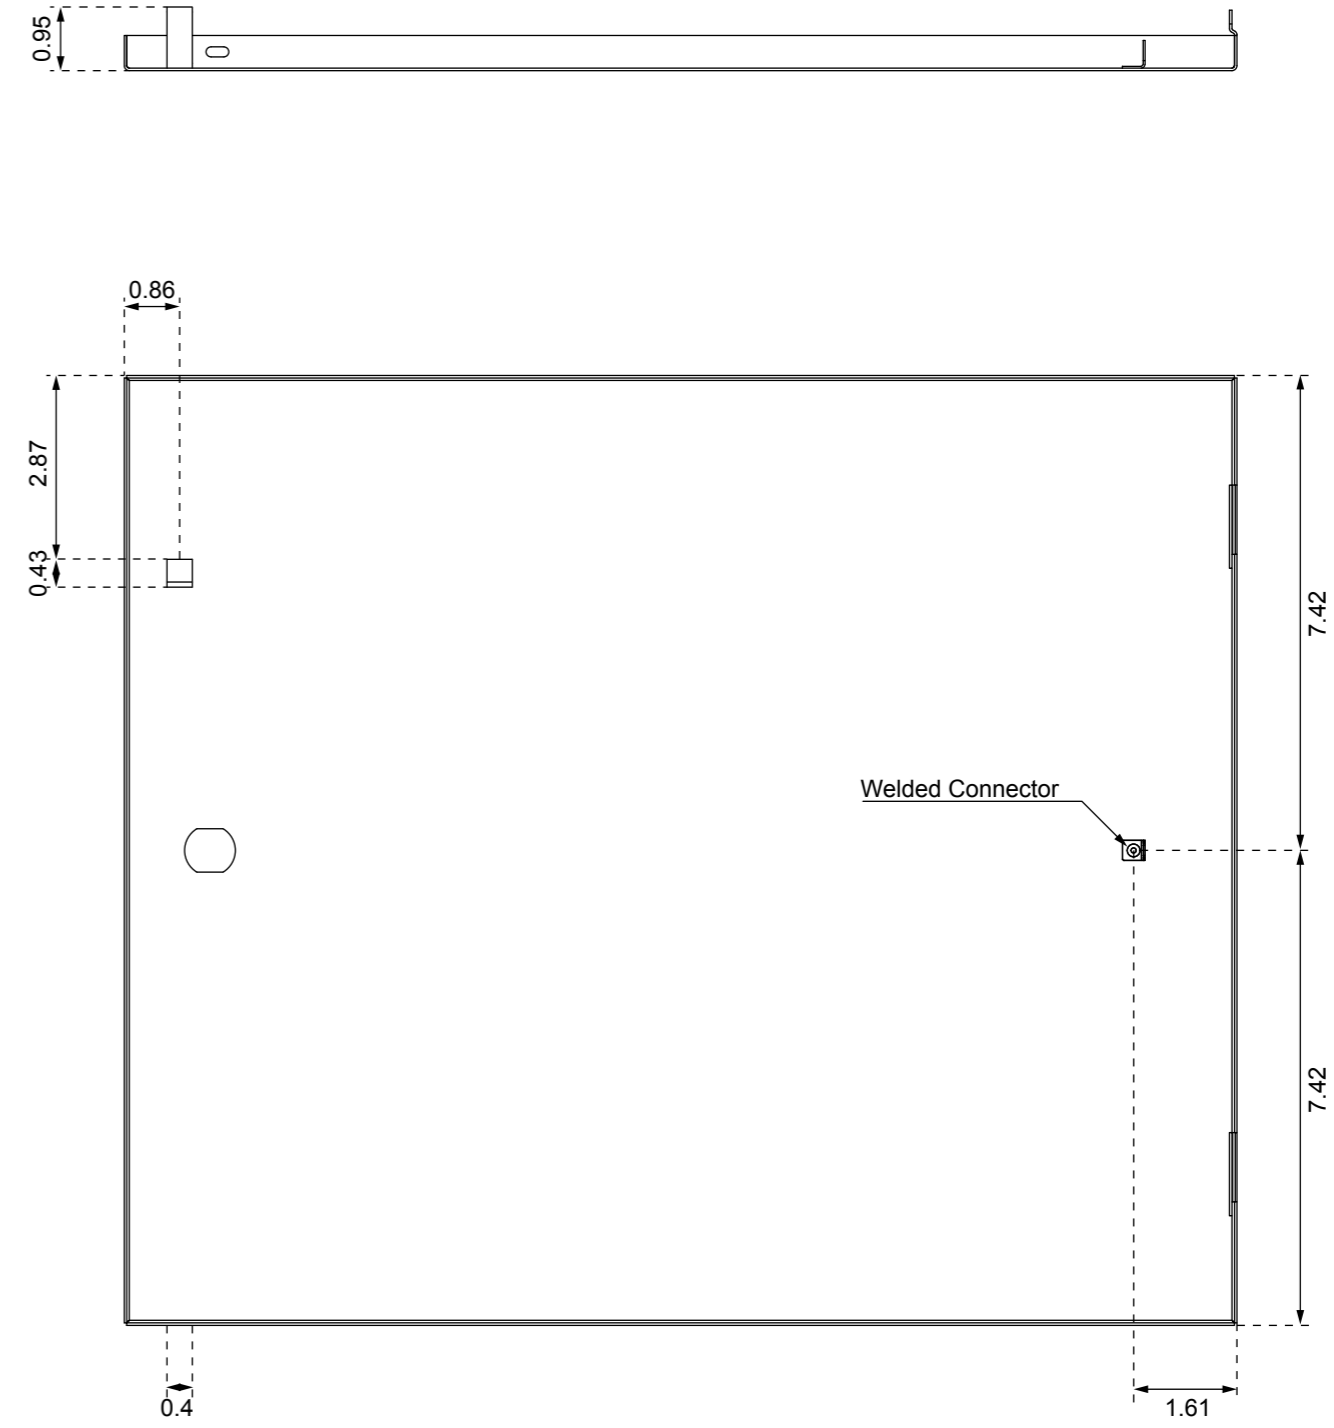

Scale: 1:2 Color: Black

**ICT**  
Integrated Control Technology  
www.ict.co

Material: sheet steel #1,0

ICT DIN Rail Enclosure 2 x 2

Scale: 1:2	Color: Black	Material: sheet steel #1,0
 <b>ICT</b> Integrated Control Technology <a href="http://www.ict.co">www.ict.co</a>		