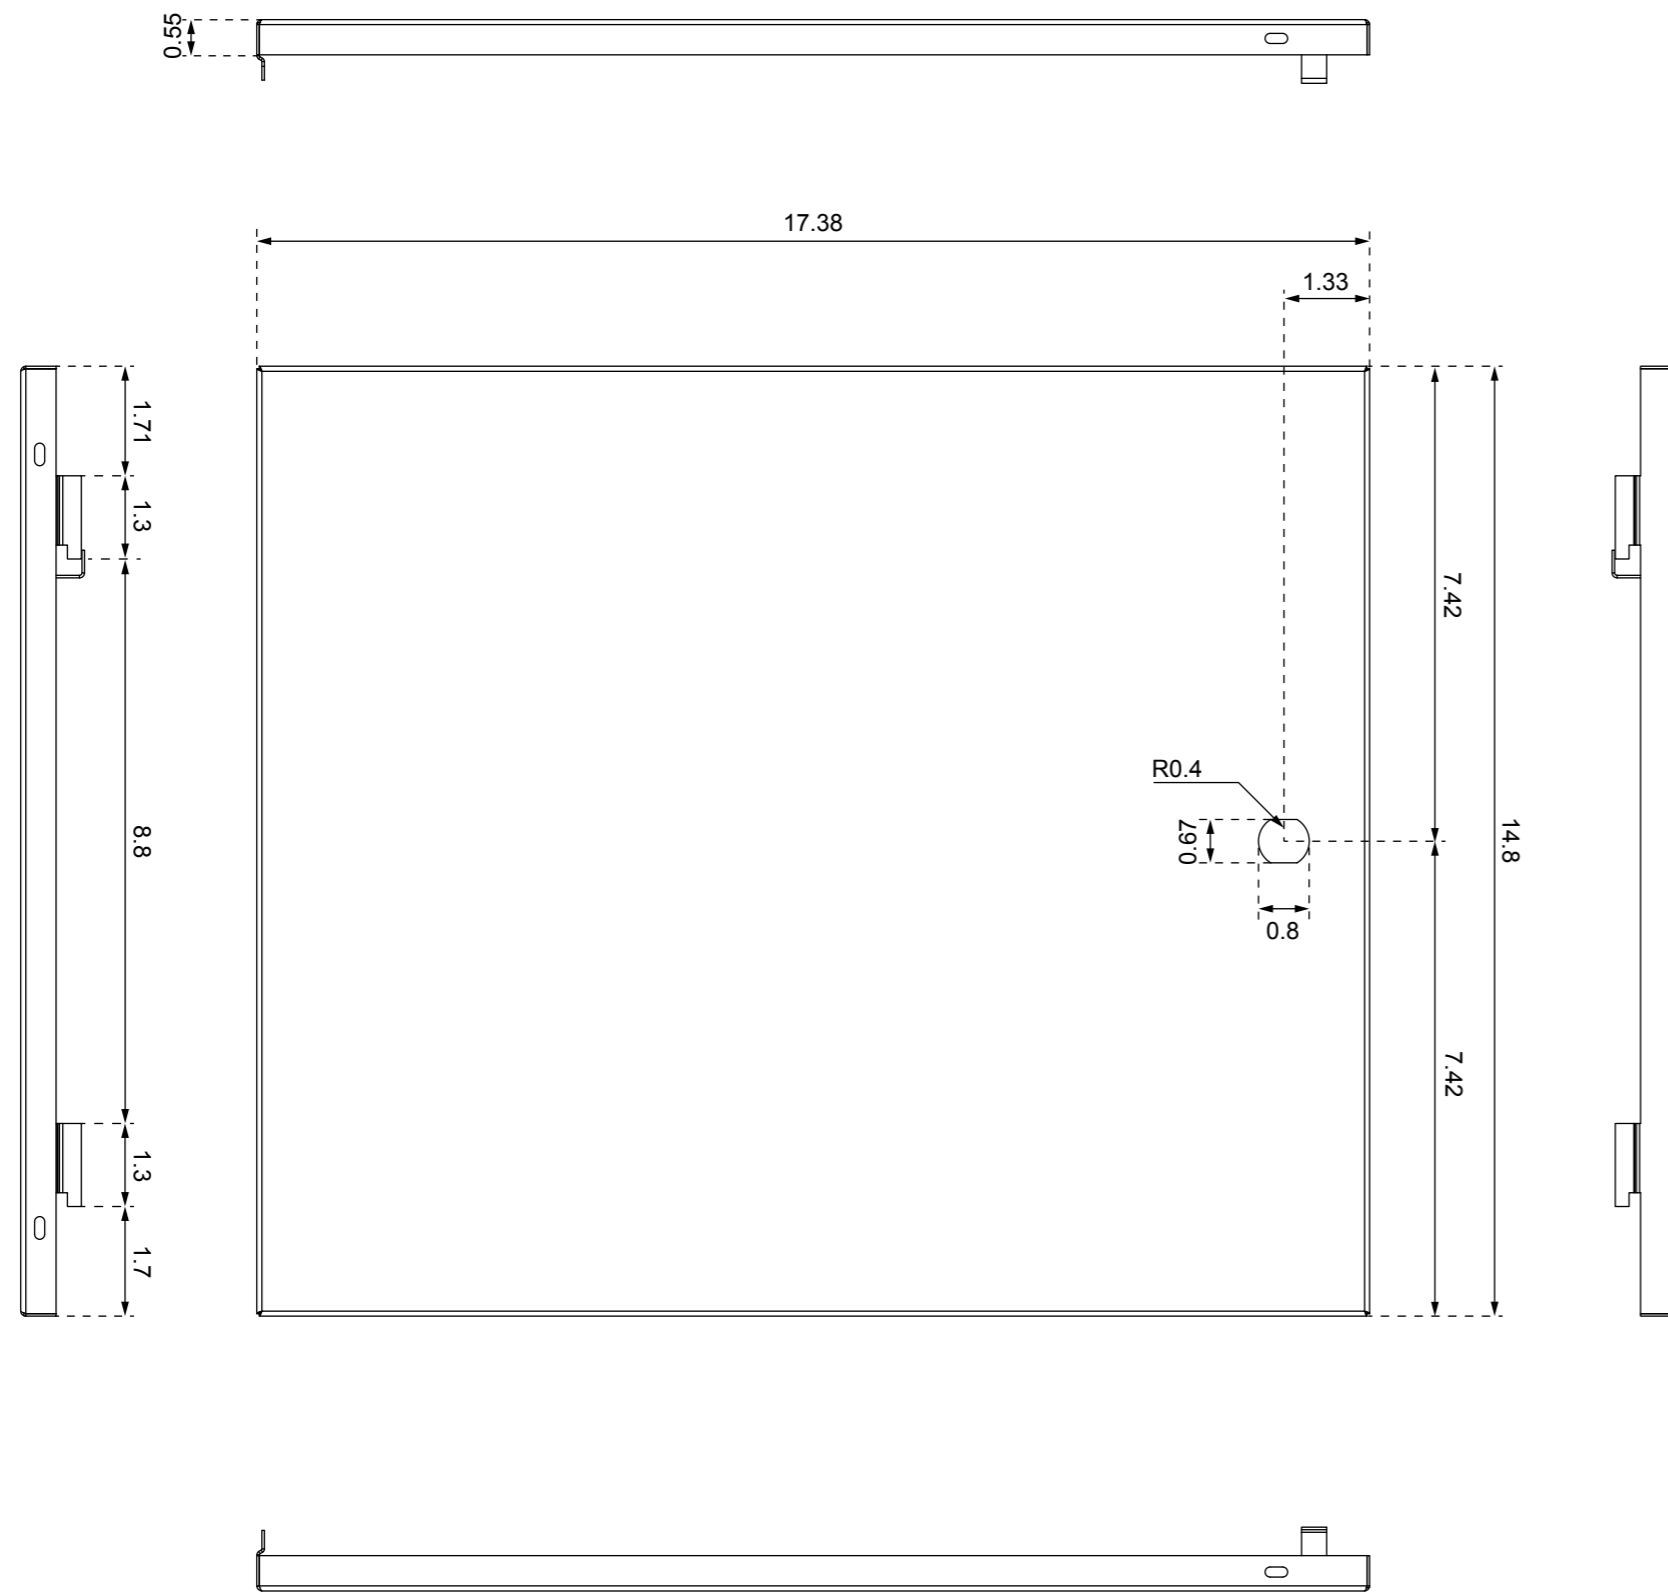

Scale: 1:2 Color: Black

**ICT**  
Integrated Control Technology  
www.ict.co

Material: sheet steel #1,0

ICT DIN Rail Enclosure 2 x 2

Scale: 1:2	Color: Black	Material: sheet steel #1,0
 <b>ICT</b> Integrated Control Technology <a href="http://www.ict.co">www.ict.co</a>		